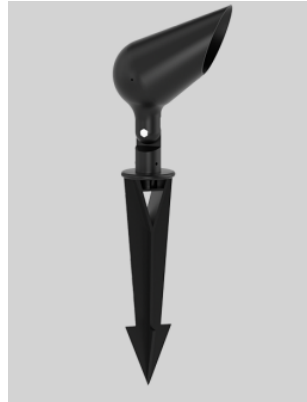

H I S E N S

2700K/4000K Spike Light

Exhibition/Museum lights

SPECIFICATIONS

Wattage: 20W	Input Voltage: 220V/12V/24V
CCT: 2700K / 4000K	Length/Dia (mm): 95mm
Width (mm): 162mm	Height (mm): 225mm
Beam Angle: 15deg / 36deg / 24deg / 60deg	IP Rating: IP66
Lumen: 1920lm	Body Material: Aluminium
Body Color: Grey / Black / Bronze	Brand: Hisens
Depth/Height of Box(cm): 33cm	Width of Box (cm): 27cm
Length of Box(cm): 31cm	Warranty: 5 Years
Box Weight: 1.1KG	Lifetime: 50000hours
Additional Feature: Honey Net	