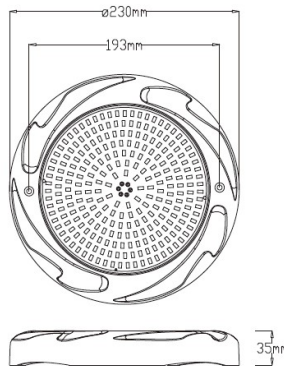

HISENS

HS-B230

Underwater Light/Pool Light

SPECIFICATIONS

Wattage: 18W / 42W	Input Voltage: 12V AC
Frequency: 50/60Hz	Dia (N2): 230mm
Height(N2): 35mm	CCT: can be customized
Body Color: White	Screw Holes distance: 193mm
Mounting Type: Wall mount	Shape: Round
Driver Included: No	Warranty: 1 Year
Body Material: PC+Resin Filled	