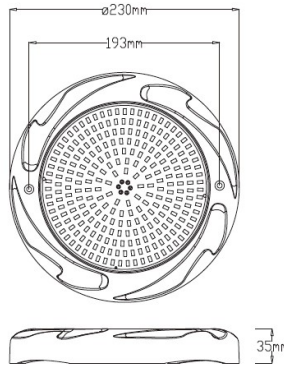

HISENS

HS-B230

Underwater Light

SPECIFICATIONS

Wattage: 18W / 42W	Input Voltage: 12V AC
Frequency: 50/60Hz	Dia (N2): 230mm
Height(N2): 35mm	CCT: can be customized
Body Color: White	Screw Holes distance: 193mm
Mounting Type: Wall mount	Shape: Round
Driver Included: No	Warranty: 1 Year
Body Material: PC+Resin Filled	