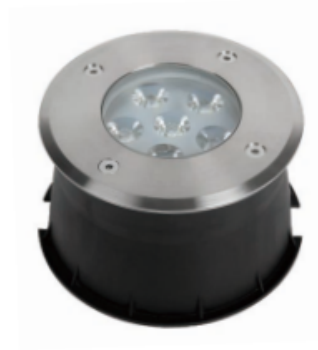

## HS-EX704-6

Underwater Light

## SPECIFICATIONS

Wattage: 6W	Input Voltage: 240V
Dia (N2): 130mm	Height(N2): 75mm
Cut Out(N2): 138mm	CCT: 3000K
IP Rating: IP68	Lumen: 405lm
Beam Angle: 45deg	Body Color: Stainless Steel
CRI: 80+	Mounting Type: Recessed
Brand: Hisens	Body Material: 316 Stainless Steel+Aluminium+Glass+PC 1