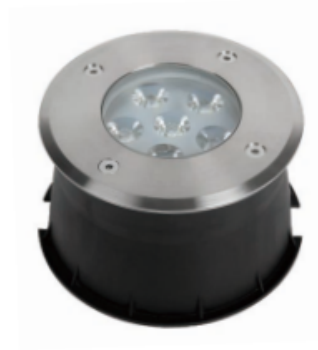

## HS-EX704-6

Underwater Light/Pool Light

### SPECIFICATIONS

Wattage: 6W	Input Voltage: 240V
Dia (N2): 130mm	Height(N2): 75mm
Cut Out(N2): 138mm	CCT: 3000K
IP Rating: IP68	Lumen: 405lm
Beam Angle: 45deg	Body Color: Stainless Steel
CRI: 80+	Mounting Type: Recessed
Brand: Hisens	Body Material: 316 Stainless Steel+Aluminium+Glass+PC 1