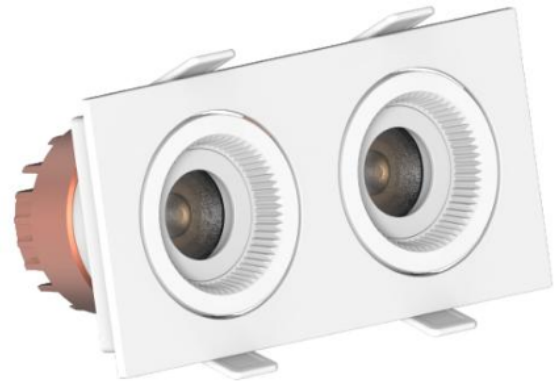

HISENS

HS-GN-ML75

Downlight&Spotlight

SPECIFICATIONS

Wattage: 14W / 24W / 36W	Input Voltage: 220V
Frequency: 50/60Hz	Length(N2): 168mm / 210mm
Width(N2): 85mm / 105mm	Height(N2): 66mm / 77mm / 93mm
Cut Out(N2): 160mm / 95mm	CCT: 2700K / 3000K / 3500K/5000K / 6000K
Lumen: 1100lm / 2100lm / 3100lm	Beam Angle: 15deg / 24deg / 38deg
Body Color: White	Spotlight Type: Double Headed Spotlight
Shape: Round	Dimmable: Yes with dimmable driver
Brand: Hisens	Driver Included: Yes
Warranty: 5 Years	Lifetime: 50000hours
Body Material: Aluminium	