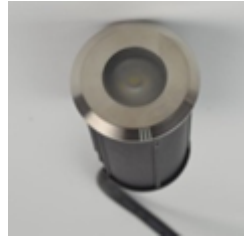

H I S E N S

HS_HTUG42A1

Underwater Light/Pool Light

SPECIFICATIONS

Wattage: 1W / 3W	Input Voltage: 12V DC
Frequency: 50/60Hz	Dia (N2): 42mm
Height(N2): 75mm	CCT: can be customized
IP Rating: IP68	Width of Box (cm): 69cm
Length of Box(cm): 102cm	Depth/Height of Box(cm): 69cm
Mounting Type: Recessed	Shape: Round
Brand: Hisens	Warranty: 1 Year
Body Material: 316 Stainless Steel	Box Weight: 0.3KG