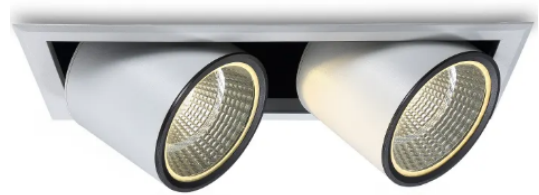

HISENS

HS-LDC321

Downlight&Spotlight

SPECIFICATIONS

Wattage: 24W	Input Voltage: 220V
Cut Out Width(N2): 135mm	Length(N2): 320mm
Width(N2): 153mm	Height(N2): 148mm
Length Cut Out (N2): 300mm	CCT: 3000K/4000K/6000K / 2700K
IP Rating: IP20	Lumen: 1800lm
Beam Angle: 15deg / 24deg / 38deg / 60deg	Body Color: White / Black / Grey
Width of Box (cm): 19cm	Length of Box(cm): 17cm
Depth/Height of Box(cm): 35cm	Spotlight Type: Double Headed Spotlight
Mounting Type: Recessed	Brand: Hisens
Warranty: 5 Years	Lifetime: 50000hours
Body Material: Aluminium	Box Weight: 1.8KG