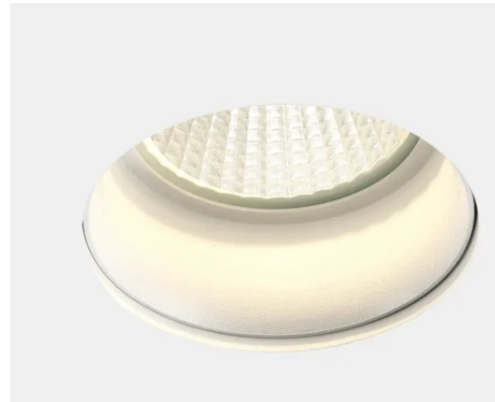

HISENS

HS-LDC340

Downlight&Spotlight

SPECIFICATIONS

Wattage: 9W	Input Voltage: 220V
Frequency: 50/60Hz	Dia (N2): 149mm
Height(N2): 102mm	Cut Out(N2): 89mm
CCT: 2700K / 3000K / 4000K / 6000K	IP Rating: IP20
Lumen: 800lm	Beam Angle: 15deg / 24deg / 38deg / 60deg
Body Color: Black / White / Grey	Width of Box (cm): 9cm
Length of Box(cm): 12cm	Depth/Height of Box(cm): 15cm
Spotlight Type: Trimless spotlight	Mounting Type: Recessed
Brand: Hisens	Number of pcs/Box: 1
Warranty: 5 Years	Lifetime: 50000hours
Body Material: Aluminium	Box Weight: 0.7KG