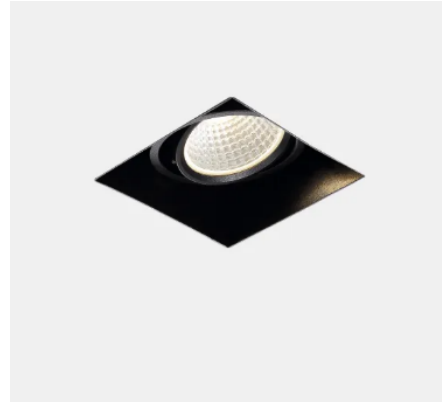

HISENS

HS-LDC356

Downlight&Spotlight

SPECIFICATIONS

Wattage: 6W	Input Voltage: 220V
Cut Out Width(N2): 93mm	Length(N2): 89mm
Width(N2): 89mm	Height(N2): 98mm
Length Cut Out (N2): 93mm	CCT: 3000K/4000K/6000K / 2700K
IP Rating: IP20	Lumen: 500lm
Beam Angle: 10deg / 23deg / 38deg / 60deg	Body Color: White / Black / Grey
Width of Box (cm): 13cm	Length of Box(cm): 13cm
Depth/Height of Box(cm): 13cm	Spotlight Type: Square spotlight / Trimless spotlight
Mounting Type: Recessed	Brand: Hisens
Warranty: 5 Years	Lifetime: 50000hours
Body Material: Aluminium	Box Weight: 0.5KG