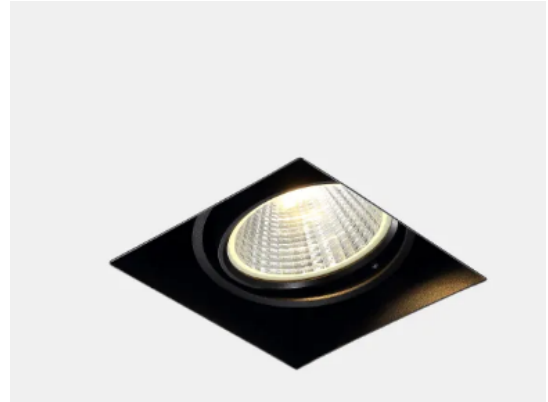

HISENS

HS-LDC359

Downlight&Spotlight

SPECIFICATIONS

Wattage: 9W	Input Voltage: 220V
Length(N2): 111mm	Width(N2): 111mm
Height(N2): 113mm	Cut Out(N2): 114mm
CCT: 3000K/4000K/6000K / 2700K	IP Rating: IP20
Lumen: 800lm	Beam Angle: 10deg / 23deg / 38deg / 60deg
Body Color: White / Black / Grey	Cut Out Width(N2): 114mm
Body Material: Aluminium	Mounting Type: Recessed
Brand: Hisens	Depth/Height of Box(cm): 15cm
Width of Box (cm): 15cm	Length of Box(cm): 15cm
Warranty: 5 Years	Box Weight: 0.7KG
Lifetime: 50000hours	