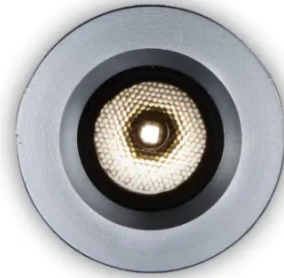

## HS-LDC880A

Downlight&Spotlight

### SPECIFICATIONS

Wattage: 1W	Input Voltage: 220V
Frequency: 50/60Hz	Dia (N2): 23mm
Height(N2): 29mm	CCT: 2700K / 3000K / 4000K / 6000K
IP Rating: IP20	Lumen: 70lm
Body Color: White/Black/Silver / Gold	Width of Box (cm): 10cm
Length of Box(cm): 10cm	Depth/Height of Box(cm): 10cm
Spotlight Type: small/mini spotlight	Mounting Type: Recessed
Brand: Hisens	Number of pcs/Box: 1
Warranty: 5 Years	Lifetime: 50000hours
Body Material: Aluminium	Box Weight: 0.1KG