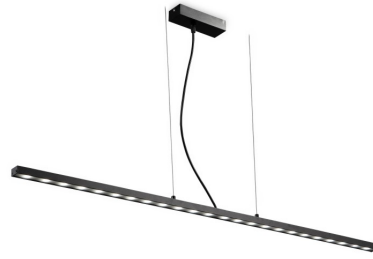

HISENS

HS-LPL142

Pendant Light

SPECIFICATIONS

Wattage: 24W	Input Voltage: 220V
Frequency: 50/60Hz	CCT: 2700K / 3000K / 4000K / 6000K
IP Rating: IP20	Lumen: 1680lm
Beam Angle: 30deg	Body Color: White / Black / Grey
Width of Box (cm): 10cm	Length of Box(cm): 10cm
Depth/Height of Box(cm): 122cm	Mounting Type: Ceiling Surface Mount
Brand: Hisens	Number of pcs/Box: 1
Warranty: 5 Years	Lifetime: 50000hours
Body Material: Aluminium	Box Weight: 1.4KG
Additional Feature: cable length customizable	