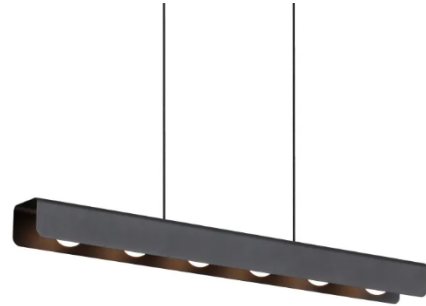

HISENS

HS-LPL411

Pendant Light

SPECIFICATIONS

Wattage: 18W	Input Voltage: 220V
Frequency: 50/60Hz	CCT: 2700K / 3000K / 4000K / 6000K
Length/Dia (mm): 90mm	Width (mm): 110mm
Height (mm): 1200mm	IP Rating: IP20
Lumen: 1800lm	Body Material: Steel
Mounting Type: Ceiling Surface Mount	Body Color: White / Black
Brand: Hisens	Number of pcs/Box: 1
Depth/Height of Box(cm): 125cm	Width of Box (cm): 17cm
Length of Box(cm): 21cm	Warranty: 5 Years
Box Weight: 6.1KG	Lifetime: 50000hours
Additional Feature: cable length customizable	