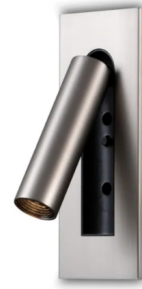

## HS-LWA322

Reading Light

## SPECIFICATIONS

Wattage: 3W	Input Voltage: 12V DC
Frequency: 50/60Hz	Length(N2): 180mm
Width(N2): 75mm	Height(N2): 105mm
Cut Out(N2): 150mm	CCT: 2700K / 3000K / 4000K / 6000K
IP Rating: IP20	Lumen: 120lm
Beam Angle: 8deg	Body Color: White / Chrome / Black / Gold
Cut Out Width(N2): 45mm	Body Material: Aluminium
Mounting Type: Ceiling Surface Mount	Brand: Hisens
Number of pcs/Box: 1	Depth/Height of Box(cm): 18.5cm
Width of Box (cm): 8cm	Length of Box(cm): 9cm
Warranty: 5 Years	Box Weight: 0.4KG
Lifetime: 50000hours	