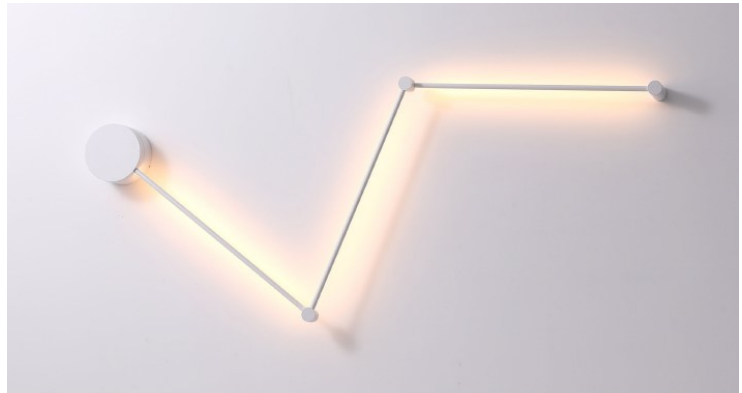

HISENS

HS-LWA585-WT/BK

Wall Light

SPECIFICATIONS

Wattage: 15W	Input Voltage: 240V
CCT: 2700K-6000K	IP Rating: IP20
Lumen: 1500lm	Body Material: Aluminium
CRI: 80+	Mounting Type: Surface Mount
Body Color: White / Black	Brand: Hisens
Warranty: 3 Years	