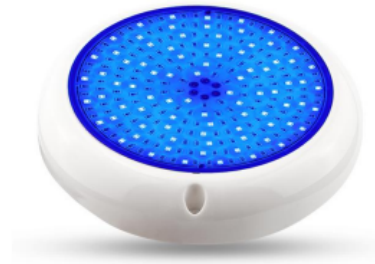

H I S E N S

**HS-PL-RF152-135/252-
10W/18W**

Underwater Light

SPECIFICATIONS

Wattage: 10W / 18W	Input Voltage: 12V AC
Dia (N2): 152mm	Width(N2): 24mm
CCT: 3000K/6000K / RGB	Beam Angle: 120deg
Mounting Type: Wall mount	Brand: Hisens