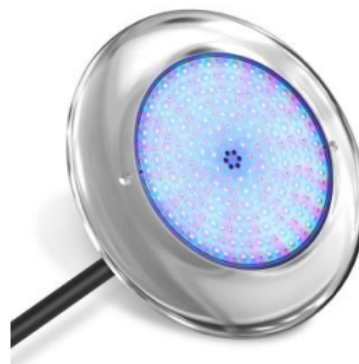

H I S E N S

**HS-PL-RF260-252/324/441-
18W/24W/30W/40W**

Underwater Light/Pool Light

SPECIFICATIONS

Wattage: 18W / 24W / 30W / 40W	Input Voltage: 12V AC
Dia (N2): 260mm	CCT: 3000K/4000K / RGB
Beam Angle: 120deg	Mounting Type: Wall mount
Brand: Hisens	