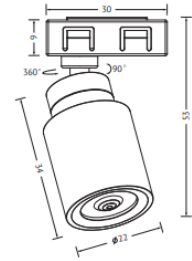

## SPECIFICATIONS

Wattage: 2W	Input Voltage: 12V DC
Showcase Light Type: Magnetic Light	Length/Dia (mm): 53mm
CCT: 3000K / 4000K / 6000K	Beam Angle: 8deg / 60deg
Body Color: Black / Silver / Gold	Zoomable: yes
Mounting Type: Magnetic	Brand: Hisens
Warranty: 3 Years	Additional Feature: Zoomable
Body Material: Aluminium	