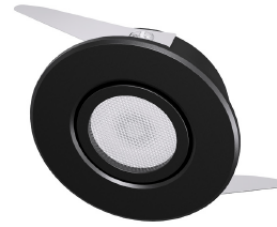

H I S E N S

HS-TR1061 12V 2700K/4000K Spotlight

Exhibition/Museum lights

SPECIFICATIONS

Wattage: 3W	Input Voltage: 220V
CCT: 2700K / 4000K	IP Rating: IP20
Beam Angle: 15deg / 25deg / 45deg	Body Color: Black / Silver / Gold
Mounting Type: Recessed	Brand: Hisens
Warranty: 3 Years	Body Material: Aluminium