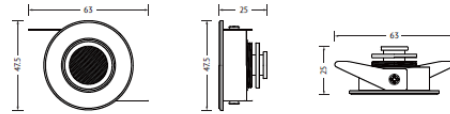

H I S E N S

HS-TR1061 12V 2700K/4000K Spotlight

Exhibition/Museum lights

SPECIFICATIONS

Wattage: 3W	Input Voltage: 220V
CCT: 2700K / 4000K	IP Rating: IP20
Beam Angle: 15deg / 25deg / 45deg	Body Color: Black / Silver / Gold
Mounting Type: Recessed	Brand: Hisens
Warranty: 3 Years	Body Material: Aluminium