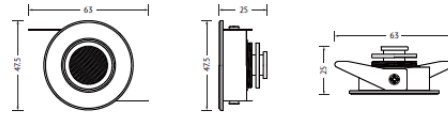

H I S E N S

HS-TR1061 12V 2700K/4000K Spotlight

Exhibition/Museum lights

SPECIFICATIONS

Wattage: 3W	Input Voltage: 220V
CCT: 2700K / 4000K	IP Rating: IP20
Beam Angle: 15deg / 25deg / 45deg	Body Color: Black / Silver / Gold
Mounting Type: Recessed	Brand: Hisens
Warranty: 3 Years	Body Material: Aluminium