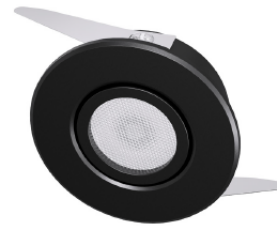

HISENS

HS-TR1061 mini

Downlight&Spotlight, Showcase Light

SPECIFICATIONS

Wattage: 3W	Input Voltage: 220V / 12V
Dia (N2): 47.5mm	Cut Out(N2): 40mm
CCT: 3000K / 4000K / 6000K	IP Rating: IP20
Beam Angle: 15deg / 25deg / 45deg	Body Color: Black / Silver / Gold
Spotlight Type: small/mini spotlight	Mounting Type: Recessed
Brand: Hisens	Warranty: 3 Years
Body Material: Aluminium	Showcase Light Type: Spot Light