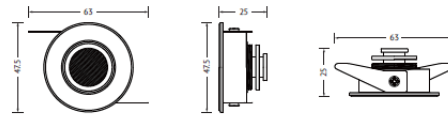

HISENS

HS-TR1061 mini

Downlight&Spotlight, Showcase Light

SPECIFICATIONS

Wattage: 3W	Input Voltage: 220V / 12V
Dia (N2): 47.5mm	Cut Out(N2): 40mm
CCT: 3000K / 4000K / 6000K	IP Rating: IP20
Beam Angle: 15deg / 25deg / 45deg	Body Color: Black / Silver / Gold
Spotlight Type: small/mini spotlight	Mounting Type: Recessed
Brand: Hisens	Warranty: 3 Years
Body Material: Aluminium	Showcase Light Type: Spot Light