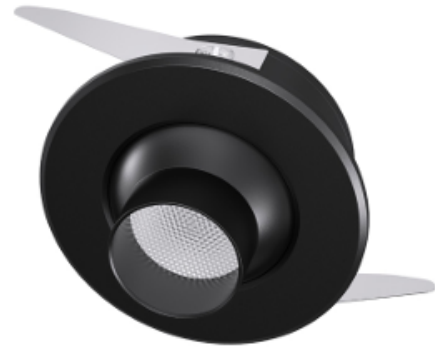

HISENS

HS-TR1071

Showcase Light, Cabinet Lights

SPECIFICATIONS

Wattage: 3W	Input Voltage: 220V
Dia (N2): 47.5mm	Showcase Light Type: Spot Light
Cut Out(N2): 40mm	CCT: 3000K / 4000K / 6000K
IP Rating: IP20	Beam Angle: 8deg / 60deg
Body Color: Black / Silver / Gold	Zoomable: yes
Mounting Type: Recessed	Brand: Hisens
Warranty: 3 Years	Body Material: Aluminium