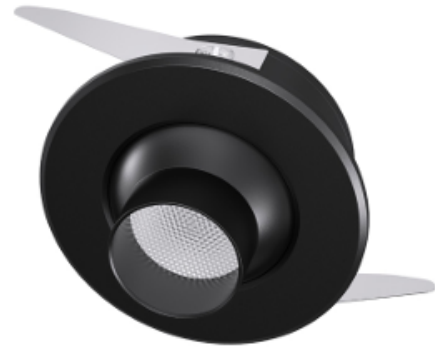

# HISENS

## HS-TR1071

Showcase Light, Cabinet Lights

### SPECIFICATIONS

Wattage: 3W	Input Voltage: 220V
Dia (N2): 47.5mm	Showcase Light Type: Spot Light
Cut Out(N2): 40mm	CCT: 3000K / 4000K / 6000K
IP Rating: IP20	Beam Angle: 8deg / 60deg
Body Color: Black / Silver / Gold	Zoomable: yes
Mounting Type: Recessed	Brand: Hisens
Warranty: 3 Years	Body Material: Aluminium