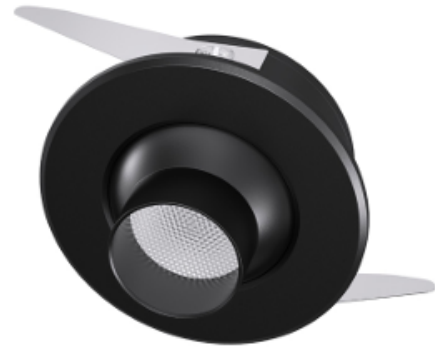

HISENS

HS-TR1071

Downlight&Spotlight

SPECIFICATIONS

Wattage: 3W	Input Voltage: 220V
Dia (N2): 47.5mm	Cut Out(N2): 40mm
CCT: 3000K / 4000K / 6000K	IP Rating: IP20
Beam Angle: 8deg / 60deg	Body Color: Black / Silver / Gold
Zoomable: yes	Spotlight Type: small/mini spotlight
Mounting Type: Recessed	Brand: Hisens
Warranty: 3 Years	Body Material: Aluminium