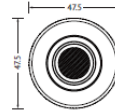

## SPECIFICATIONS

Wattage: 3W	Input Voltage: 220V
CCT: 2700K / 4000K	IP Rating: IP20
Beam Angle: 15deg / 25deg / 45deg	Body Color: Black / Silver / Gold
Mounting Type: Recessed	Brand: Hisens
Warranty: 5 Years	Body Material: Aluminium