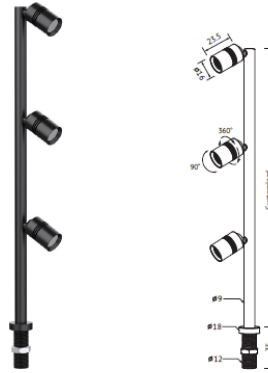

HISENS

HS-TR1361 2700K/4000K

Exhibition/Museum lights

SPECIFICATIONS

Wattage: 3W	Input Voltage: 220V/12V/24V
CCT: 2700K / 4000K	IP Rating: IP20
Beam Angle: 30deg / 45deg / 60deg	Body Color: Black / Silver / Gold
Mounting Type: Recessed	Brand: Hisens
Warranty: 3 Years	Additional Feature: Sizes can be customized
Body Material: Aluminium	