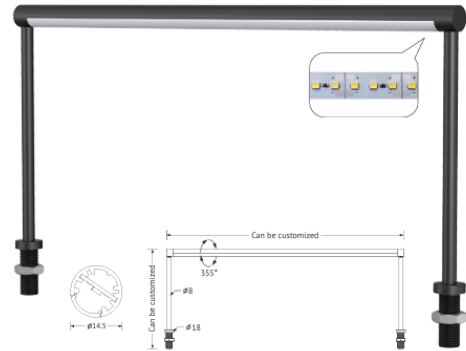

## SPECIFICATIONS

Input Voltage: 12V DC	Length/Dia (mm): 500mm / 1000mm / 1500mm
CCT: 3000K / 4000K / 6000K	IP Rating: IP20
Beam Angle: 120deg	Body Color: Black / Silver / Gold
Wattage/meter: 14.4W/m / 16W/m	Mounting Type: Recessed
Brand: Hisens	Warranty: 3 Years
Additional Feature: Sizes can be customized	Body Material: Aluminium
Working temperature: 30 Deg Amp-65 Deg Max°C	