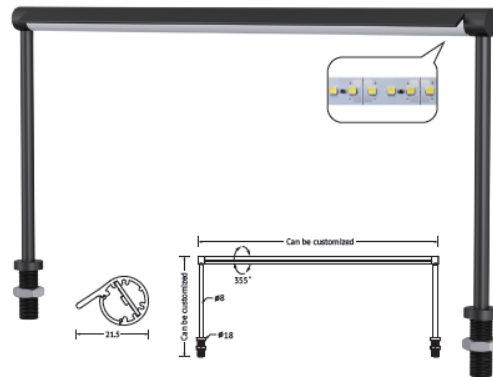

HISENS

HS-TR520 2700K/4000K

Exhibition/Museum lights

SPECIFICATIONS

Wattage: 16W	Input Voltage: 12V DC
CCT: 2700K / 4000K	IP Rating: IP20
Beam Angle: 120deg	Body Color: Black / Silver / Gold
Mounting Type: Recessed	Brand: Hisens
Warranty: 3 Years	Additional Feature: Sizes can be customized
Body Material: Aluminium	