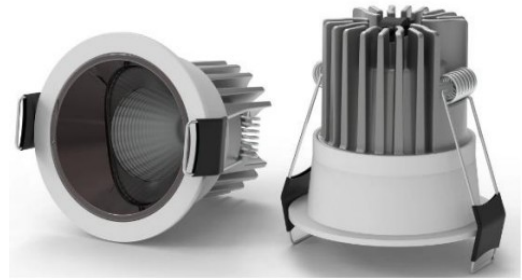

H I S E N S

HS-WHA-FXT(P)

Downlight&Spotlight

SPECIFICATIONS

Wattage: 7W / 10W / 20W	Input Voltage: 220V
Frequency: 50/60Hz	Dia (N2): 65mm / 85mm / 105mm
Height(N2): 60mm / 76mm / 108mm	Cut Out(N2): 55mm / 75mm / 95mm
CCT: 2700K-6500K	IP Rating: IP44
Lumen: 560lm / 810lm / 1610lm	Beam Angle: 24deg
Body Color: Black	CRI: 90+
Warranty: 3 Years	