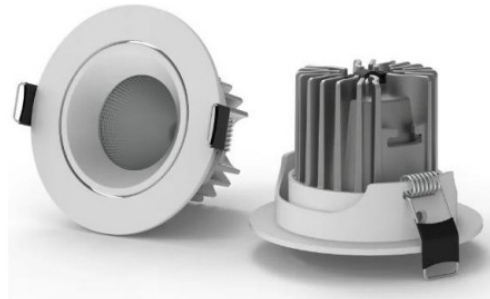

H I S E N S

HS-WY-WHB(P)

Downlight&Spotlight

SPECIFICATIONS

Wattage: 7W / 10W / 20W	Input Voltage: 220V
Frequency: 50/60Hz	Dia (N2): 79mm / 94mm / 105mm
Height(N2): 55mm / 64mm / 108mm	Cut Out(N2): 65mm / 80mm / 95mm
CCT: 2700K-6500K	IP Rating: IP44
Lumen: 560lm / 810lm / 1610lm	Beam Angle: 24deg
Body Color: Black	CRI: 90+
Warranty: 3 Years	