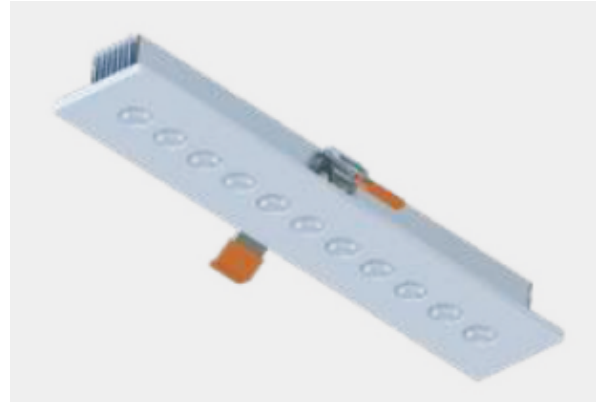

HISENS

HS11-19W SHOWCASE LIGHT

Showcase Light

SPECIFICATIONS

Wattage: 19W	Input Voltage: 220V
Frequency: 50/60Hz	Length(N2): 310mm
Width(N2): 60mm	Height(N2): 50mm
Length Cut Out (N2): 300mm	Depth Cut Out(N2): 55mm
CCT: 3000K/4000K/6000K	IP Rating: IP20
Lumen: 2774lm	Body Color: White
Color Rendering Index: 90Ra	Warranty: 5 Years
Body Material: Aluminium	