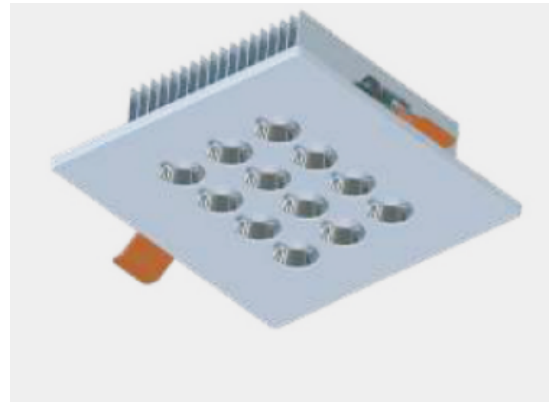

## HS12GSQ-22W SHOWCASE LIGHT

Showcase Light

### SPECIFICATIONS

Wattage: 22W	Input Voltage: 220V
Frequency: 50/60Hz	Length(N2): 150mm
Width(N2): 150mm	Height(N2): 50mm
Length Cut Out (N2): 130mm	Depth Cut Out(N2): 130mm
CCT: 3000K/4000K/6000K	IP Rating: IP20
Lumen: 3212lm	Body Color: White
Color Rendering Index: 90Ra	Warranty: 5 Years
Body Material: Aluminium	