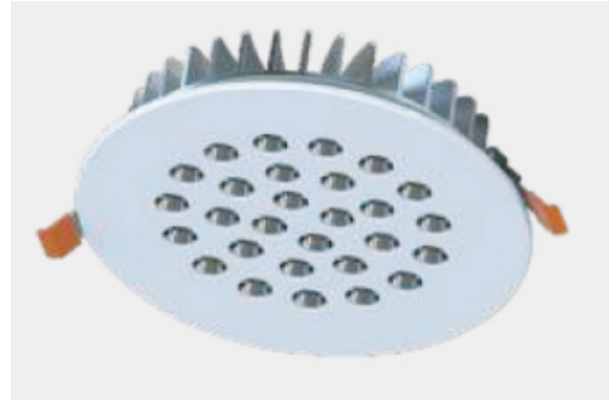

HISENS

HS28GCC/12GCC-48W/22W SHOWCASE LIGHT

Showcase Light

SPECIFICATIONS

Wattage: 48W / 22W	Input Voltage: 220V
Frequency: 50/60Hz	Dia (N2): 230mm / 155mm
Cut Out(N2): 200mm / 140mm	Height(N2): 58mm
CCT: 3000K/4000K/6000K	IP Rating: IP20
Lumen: 7050lm / 3212lm	Body Color: White
Color Rendering Index: 90Ra	Warranty: 5 Years
Body Material: Aluminium	