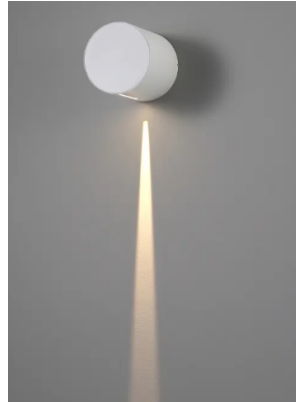

HISENS

HSLWA405

Wall Light

SPECIFICATIONS

Wattage: 3W	Input Voltage: 220V
Frequency: 50/60Hz	Dia (N2): 150mm
Height(N2): 160mm	CCT: 2700K / 3000K / 4000K / 6000K
IP Rating: IP65	Lumen: 300lm
Body Color: White	Width of Box (cm): 17cm
Length of Box(cm): 20cm	Depth/Height of Box(cm): 17cm
Mounting Type: Wall mount	Brand: Hisens
Number of pcs/Box: 1	Warranty: 5 Years
Lifetime: 50000hours	Body Material: Aluminium
Box Weight: 1.3KG	