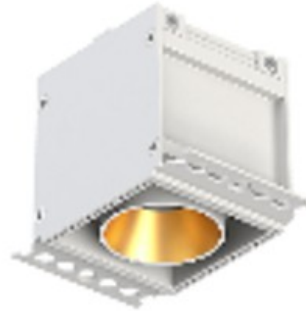

H I S E N S

HSUL091002- 6255/14555/28055

Dimmable Track Light

SPECIFICATIONS

Wattage: 5W / 15W / 30W	Input Voltage: 220V
Frequency: 50/60Hz	Length(N2): 86mm / 143mm / 278mm
Width(N2): 53mm / 62mm	Height(N2): 60mm / 55mm
Cut Out(N2): 62mm / 145mm / 280mm	CCT: 3000K/4000K/6000K
IP Rating: IP20	Lumen: 400lm / 1200lm / 2400lm
Beam Angle: 24deg / 60deg	Body Color: Black / White
Zoomable: yes	CRI: 80+
Warranty: 3 Years	Body Material: Aluminium