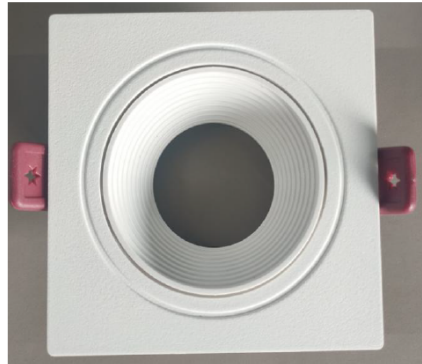

H I S E N S

HSWEI 101-1 Adjustable Square Spotlight Frame

Downlight&Spotlight

SPECIFICATIONS

Length(N2): 92mm	Width(N2): 92mm
Cut Out(N2): 75mm	Body Color: Black Or White
Spotlight Type: Square spotlight	Brand: Hisens
Body Material: Die Cast Aluminium	