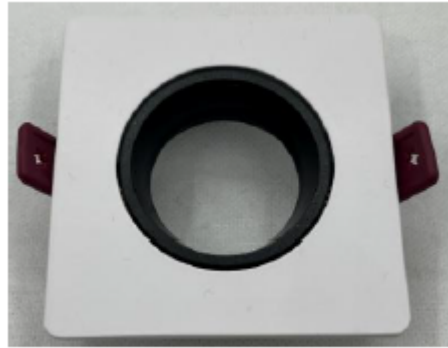

H I S E N S

HSWEI 103-1 Square Front Open Spotlight Frame

Downlight&Spotlight

SPECIFICATIONS

Length(N2): 90mm	Width(N2): 90mm
Height(N2): 30mm	Cut Out(N2): 75mm
Body Color: Black Or White	Spotlight Type: Square spotlight
Additional Feature: Replace MR16 GU10 Bulb from front.	Body Material: Die Cast Aluminium