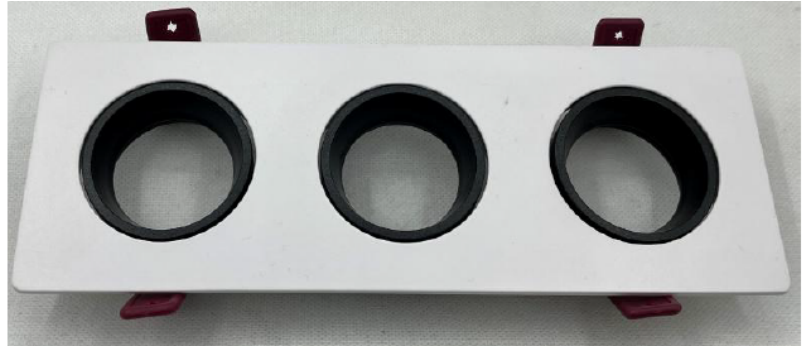

H I S E N S

HSWEI 103-3 Triple Front Open Spotlight Frame

Downlight&Spotlight

SPECIFICATIONS

Length(N2): 245mm	Width(N2): 90mm
Height(N2): 30mm	Cut Out(N2): 230 * 75mm
Body Color: Black Or White	Spotlight Type: Triple Headed Spotlight
Brand: Hisens	Additional Feature: Replace MR16 GU10 Bulb from front.
Body Material: Die Cast Aluminium	