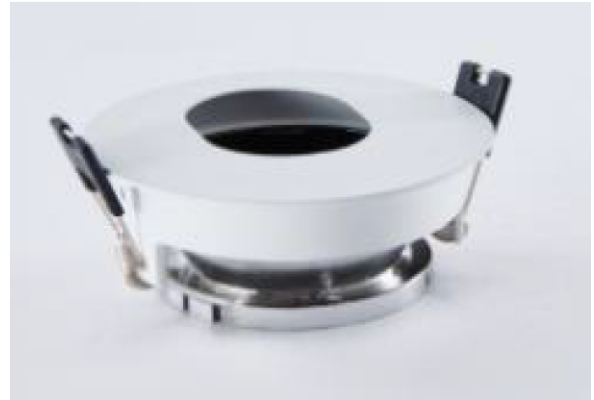

H I S E N S

HSWEI 1803 Round Adjustable Spotlight Frame

Downlight&Spotlight

SPECIFICATIONS

Dia (N2): 82mm	Height(N2): 42mm
Cut Out(N2): 72mm	Body Color: Black Or White
Brand: Hisens	Body Material: Die Cast Aluminium