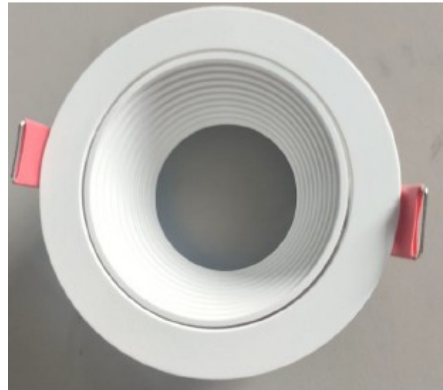

## HSWEI 501 Adjustable Spotlight Frame

Downlight&Spotlight

### SPECIFICATIONS

Dia (N2): 85mm	Height(N2): 32mm
Cut Out(N2): 75mm	Body Color: Black Or White
Brand: Hisens	Body Material: Die Cast Aluminium