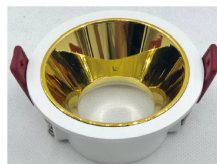

## HSWEI 502 Fixed Round Spotlight Frame

Downlight&Spotlight

### SPECIFICATIONS

Dia (N2): 86mm	Height(N2): 43mm
Cut Out(N2): 75mm	Body Color: Black Or White
Brand: Hisens	Body Material: Die Cast Aluminium

Can add honeycomb