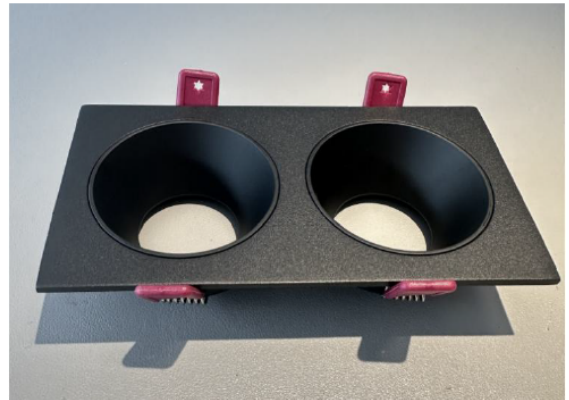

H I S E N S

HSWEI 601A-2 Front Open Spotlight Frame

Downlight&Spotlight

SPECIFICATIONS

Length(N2): 90mm	Width(N2): 90mm
Height(N2): 36mm	Cut Out(N2): 75mm
Body Color: Chrome / Black Or White	Spotlight Type: Double Headed Spotlight
Brand: Hisens	Body Material: Die Cast Aluminium