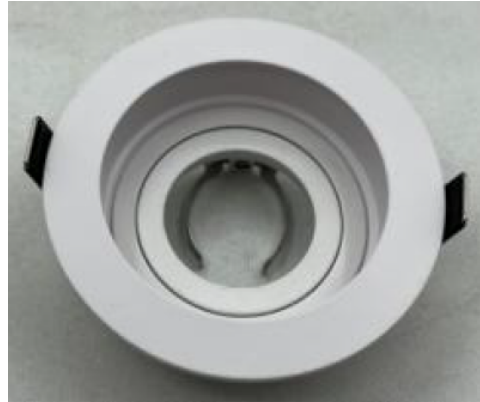

## HSWEI 700 Round Spotlight Frame

Downlight&Spotlight

### SPECIFICATIONS

Dia (N2): 100mm	Height(N2): 90mm
Cut Out(N2): 70mm	Body Color: Black Or White
Brand: Hisens	Body Material: Die Cast Aluminium