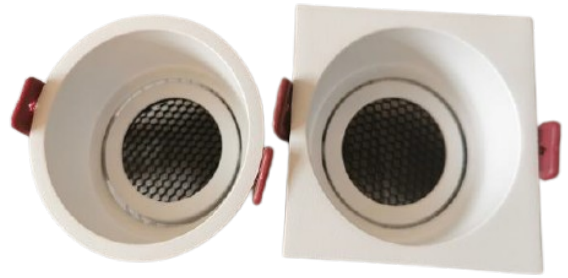

H I S E N S

HSWEI 801 Adjustable Round/Square Spotlight Frame

Downlight&Spotlight

SPECIFICATIONS

Dia (N2): 80mm	Height(N2): 55mm
Cut Out(N2): 75mm	Body Color: Black Or White
Spotlight Type: Square spotlight	Brand: Hisens
Body Material: Die Cast Aluminium	