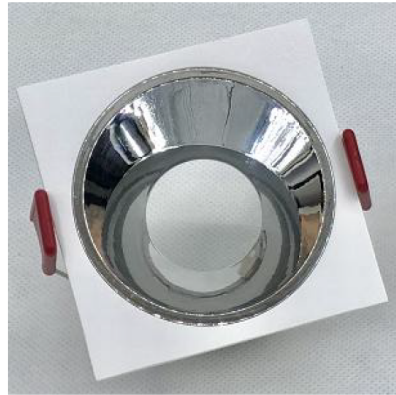

H I S E N S

HSWEI 805 Adjustable Round/Square Spotlight Frame

Downlight&Spotlight

SPECIFICATIONS

Dia (N2): 80mm	Height(N2): 55mm
Cut Out(N2): 75mm	Body Color: Black Or White
Spotlight Type: Square spotlight	Brand: Hisens
Body Material: Die Cast Aluminium	