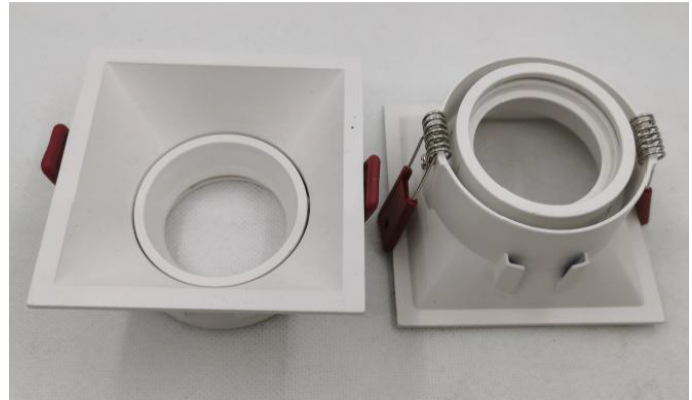

H I S E N S

HSWEI 902A Front Open Spotlight Frame SQ

Downlight&Spotlight

SPECIFICATIONS

Length(N2): 90mm	Width(N2): 90mm
Height(N2): 45mm	Cut Out(N2): 75mm
Spotlight Type: Square spotlight	Brand: Hisens
Additional Feature: Replace MR16 GU10 Bulb from front.	