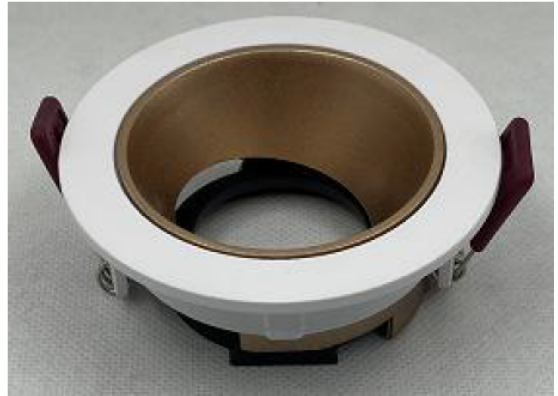

H I S E N S

HSWEI H600 Front Open Spotlight Frame

Downlight&Spotlight

SPECIFICATIONS

Dia (N2): 85mm	Height(N2): 41mm
Cut Out(N2): 75mm	Body Color: Black Or White
Brand: Hisens	Additional Feature: Replace MR16 GU10 Bulb from front.
Body Material: Die Cast Aluminium	