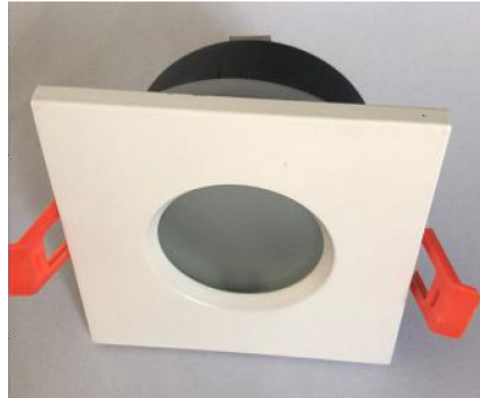

H I S E N S

HSWEI WP-001A Spotlight Frame

Downlight&Spotlight

SPECIFICATIONS

Length(N2): 83mm	Width(N2): 83mm
Height(N2): 51mm	Cut Out(N2): 75mm
IP Rating: IP65	Body Color: Black Or White
Spotlight Type: Square spotlight / waterproof spotlight	Brand: Hisens