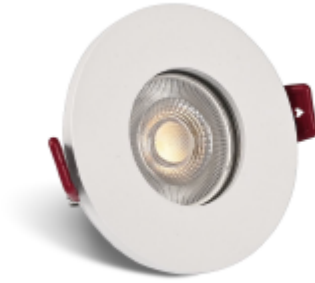

H I S E N S

HSWEI WP-008 RD/SQ Spotlight Frame IP65

Downlight&Spotlight

SPECIFICATIONS

Dia (N2): 86mm	Height(N2): 30mm
Cut Out(N2): 70mm / 75mm	IP Rating: IP65
Body Color: Black Or White	Spotlight Type: Square spotlight / waterproof spotlight
Body Material: Die Cast Aluminium	