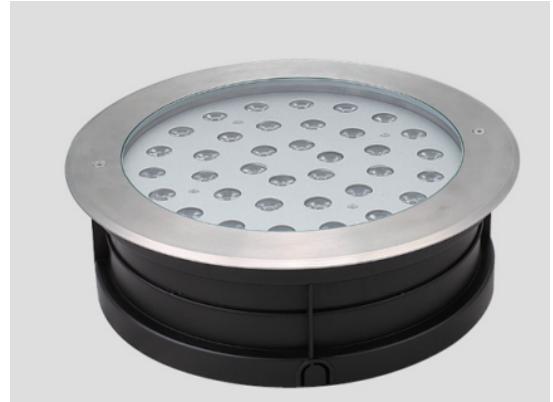

H I S E N S

HSXC-DMD-3320 INGROUND LIGHT

Inground Light

SPECIFICATIONS

Wattage: 36W	Input Voltage: 220V
Frequency: 50/60Hz	Dia (N2): 320mm
Height(N2): 105mm	Cut Out(N2): 295mm
IP Rating: IP68	Beam Angle: 15deg / 30deg / 45deg / 60deg
Warranty: 3 Years	