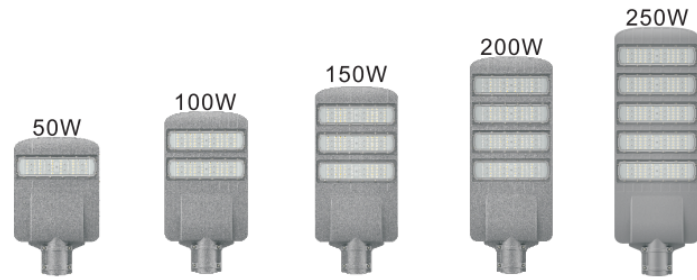

H I S E N S

HSXC-LD- MH1/MH2/MH3/MH4/MH5(W3) LED STREET LIGHT

Street Lights

SPECIFICATIONS

Wattage: 50W / 100W / 150W / 200W / 250W	Input Voltage: 220V
Frequency: 50/60Hz	Length(N2): 417mm / 507mm / 597mm / 687mm / 777mm
Width(N2): 265mm	Height(N2): 80mm
CCT: 3000K/4000K/6000K	IP Rating: IP65
Body Color: Dark Grey	Warranty: 3 Years
Body Material: Aluminium	