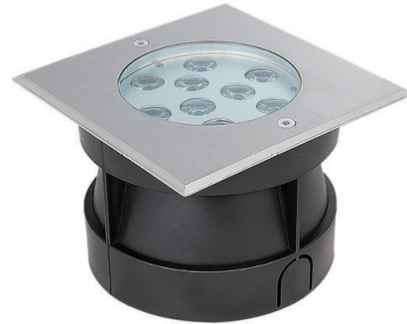

## HSXC-SDD-2150F UNDERWATER LIGHT

Underwater Light/Pool Light

### SPECIFICATIONS

Wattage: 6W	Input Voltage: 12V/24V
Frequency: 50/60Hz	Dia (N2): 150mm
Height(N2): 105mm	Cut Out(N2): 140mm
IP Rating: IP68	Beam Angle: 15deg / 30deg / 45deg / 60deg
Warranty: 3 Years	