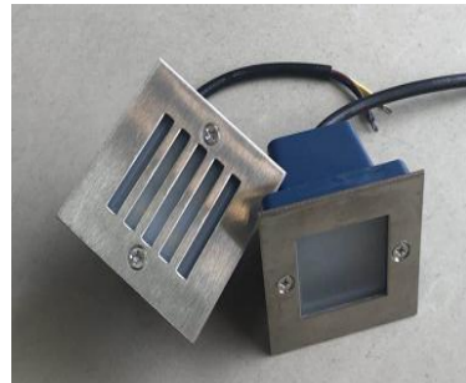

HISENS

HSXC-ST70B3 STEP LIGHT

Step Light

SPECIFICATIONS

Wattage: 2W	Input Voltage: 220V / 24V
Frequency: 50/60Hz	Length(N2): 70mm
Width(N2): 70mm	Height(N2): 50mm
Length Cut Out (N2): 65mm	Height Cut Out(N2): 65mm
Depth Cut Out(N2): 45mm	IP Rating: IP65
Beam Angle: 90deg	Warranty: 3 Years
Body Material: Stainless Steel	